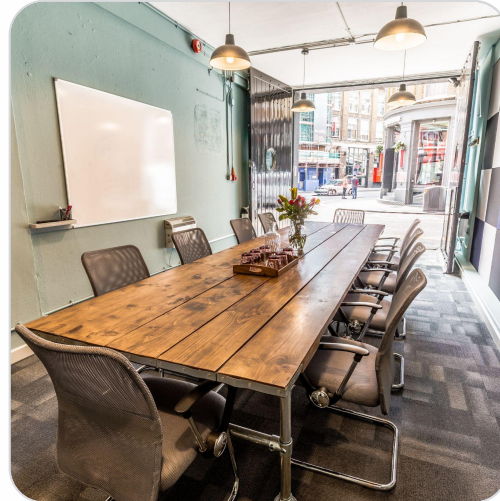

Loading Dock

64 Great Eastern St
10 Seats
£70/hr