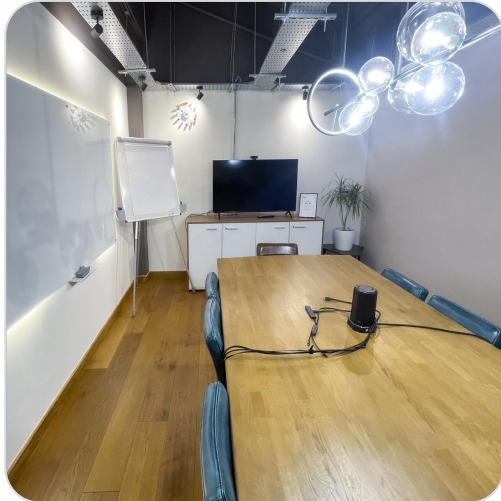

Welcome to Meeting Rooms at Proper Office

Need a space to meet, plan, or pitch? We've got you covered.

PROPER
OFFICE

Locations in Shoreditch

- 64 Great Eastern Street, EC2A 3QR
- 2 Bath Place, EC2A 3DR

The Orbit

64 Great Eastern St
14 Seats
£80/hr